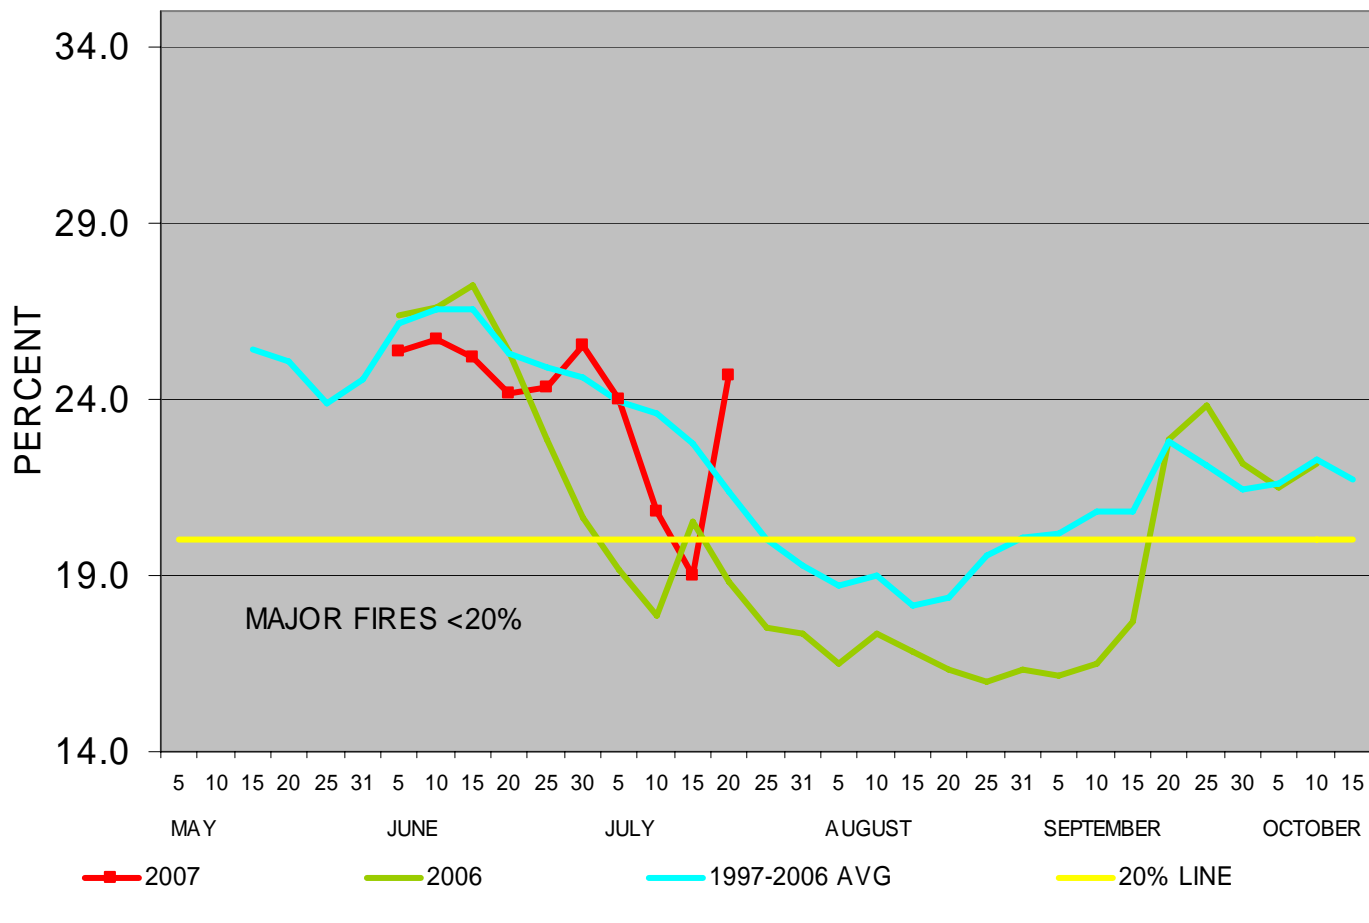

COAST
WESTERN WASHINGTON
1000 - HOUR FUEL MOISTURE 2007

INTERIOR

WESTERN WASHINGTON

1000 - HOUR FUEL MOISTURE 2007

EASTSIDE
EASTERN WASHINGTON
1000 - HOUR FUEL MOISTURE 2007