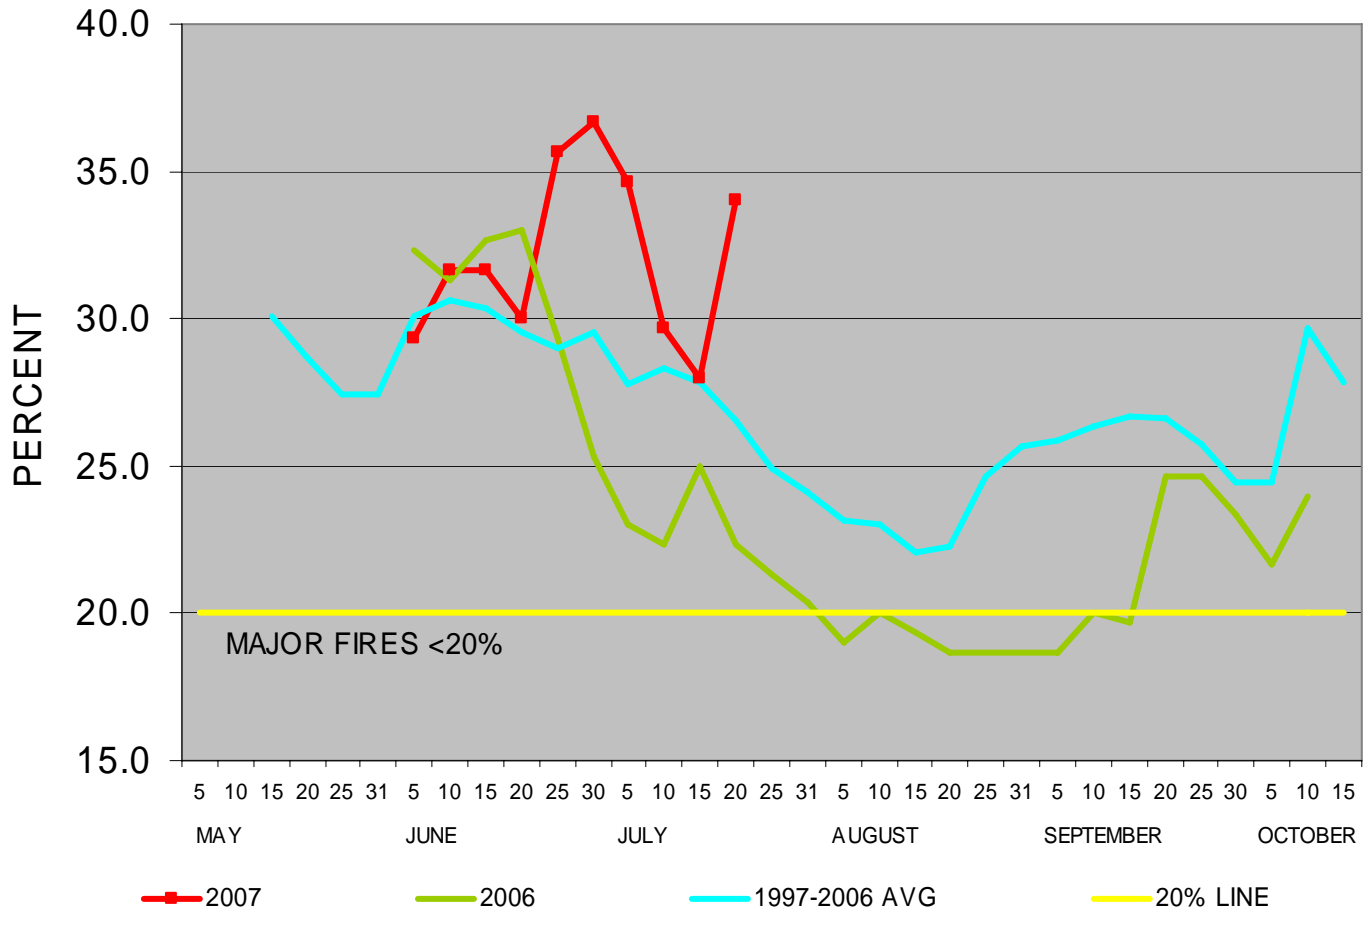

COAST
WESTERN WASHINGTON
1000 - HOUR FUEL MOISTURE 2007

INTERIOR

WESTERN WASHINGTON

1000 - HOUR FUEL MOISTURE 2007

EASTSIDE
EASTERN WASHINGTON
1000 - HOUR FUEL MOISTURE 2007